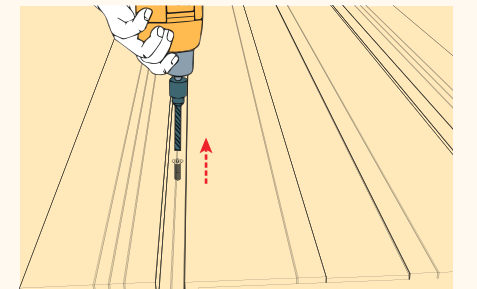

- Price do not include Printed Flexface & tension
- Price do not include packaging and Delivery

Installation_Freestaing type

"Top & Bottom" indicative stickers on the side, predrilled 6mm drain hole on the bottom

Additional fixing base plate welded in the bottom of frame for reinforcement

Remove screw from cover bar

Put the rope edge into sail track bar

Tension in the order of Top, Left, Right and Bottom

Put the cover bar back on, fix it with screw