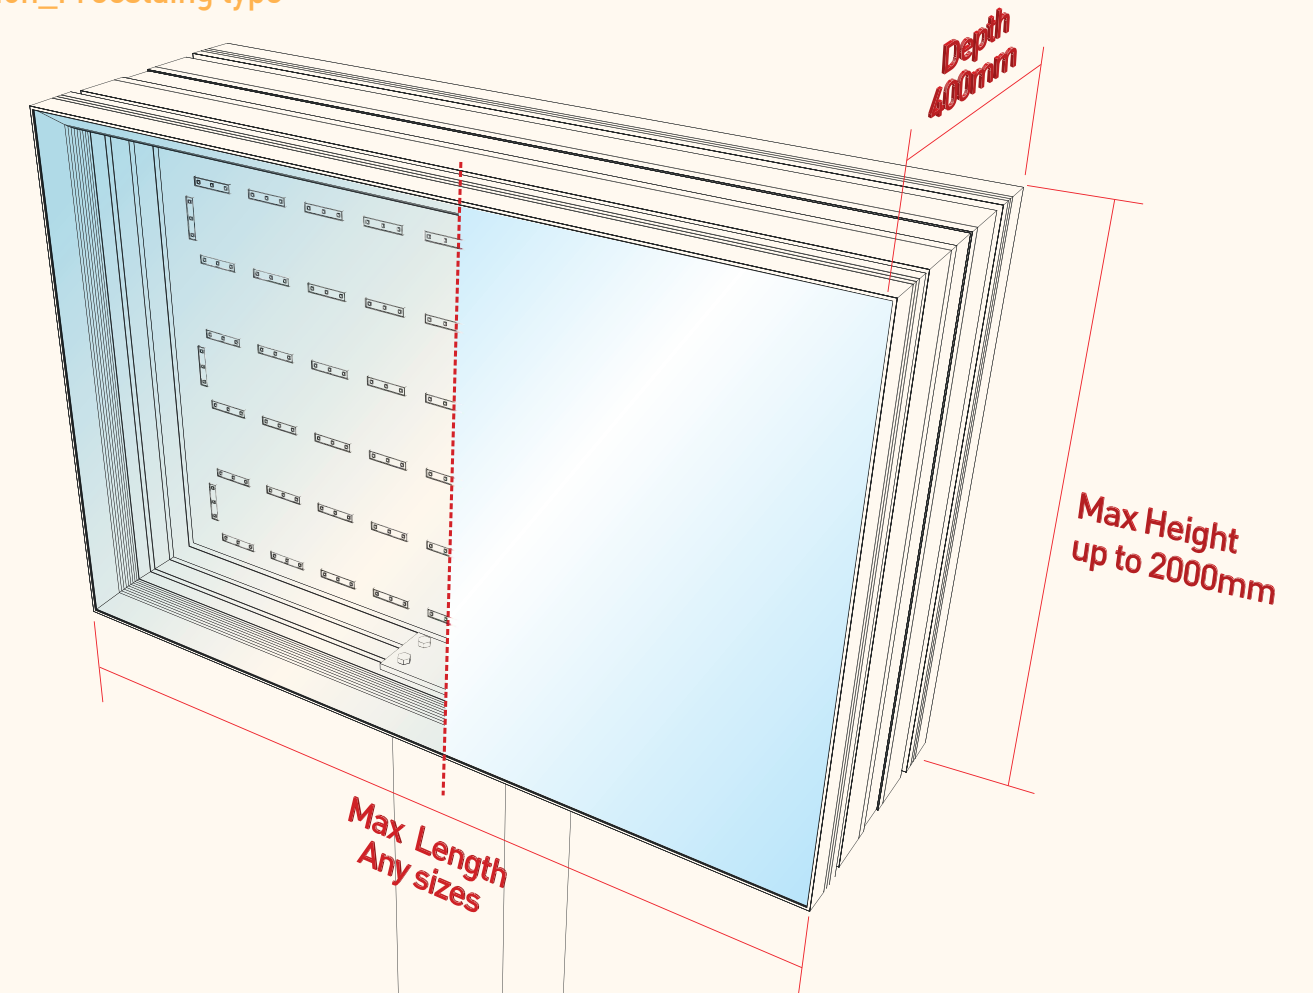

SA 244 DS FF LED SQ FR 400 5

This Flexface face Lightbox is..

- ✓ Type Double sided
- ✓ Where to fix Freestanding
- ✓ Lighting source LED Lighting
- ✓ Cover size 5mm trims
- ✓ Colour White or Black (Others cost extra)

- Price do not include Printed Flexface & tension
- Price do not include packaging and Delivery

Installation_Freestaing type

"Top & Bottom" indicative stickers on the side, predrilled 6mm drain hole on the bottom

Additional fixing base plate welded in the bottom of frame for reinforcement

Remove screw from cover bar

Put the rope edge into sail track bar

Tension in the order of Top, Left, Right and Bottom

Put the cover bar back on, fix it with screw