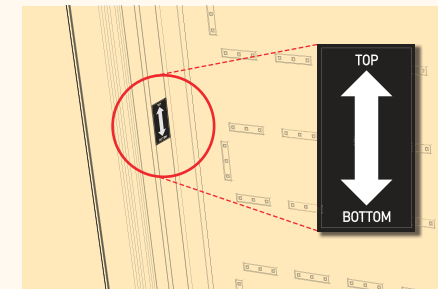

SA 244 DS FF LED SQ FR 400 5

This Flexface face Lightbox is..

- ✓ Type Double sided
- ✓ Where to fix Freestanding
- ✓ Lighting source LED Lighting
- ✓ Cover size 5mm trims
- ✓ Colour White or Black (Others cost extra)

- Price do not include Printed Flexface & tension
- Price do not include packaging and Delivery

Installation_Freestaing type

"Top & Bottom" indicative stickers on the side, predrilled 6mm drain hole on the bottom

Additional fixing base plate welded in the bottom of frame for reinforcement

Remove screw from cover bar

Put the rope edge into sail track bar

Tension in the order of Top, Left, Right and Bottom

Put the cover bar back on, fix it with screw