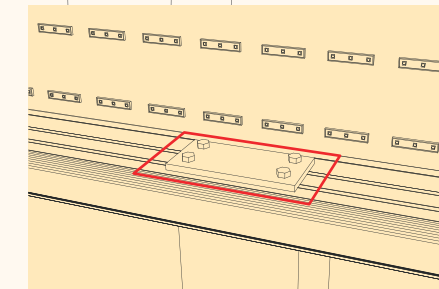

SA 244 DS FF LED SQ FR 400 5

This Flexface face Lightbox is..

- ✓ Type Double sided
- ✓ Where to fix Freestanding
- ✓ Lighting source LED Lighting
- ✓ Cover size 5mm trims
- ✓ Colour White or Black (Others cost extra)

- Price do not include Printed Flexface & tension
- Price do not include packaging and Delivery

Installation_Freestaing type

"Top & Bottom" indicative stickers on the side, predrilled 6mm drain hole on the bottom