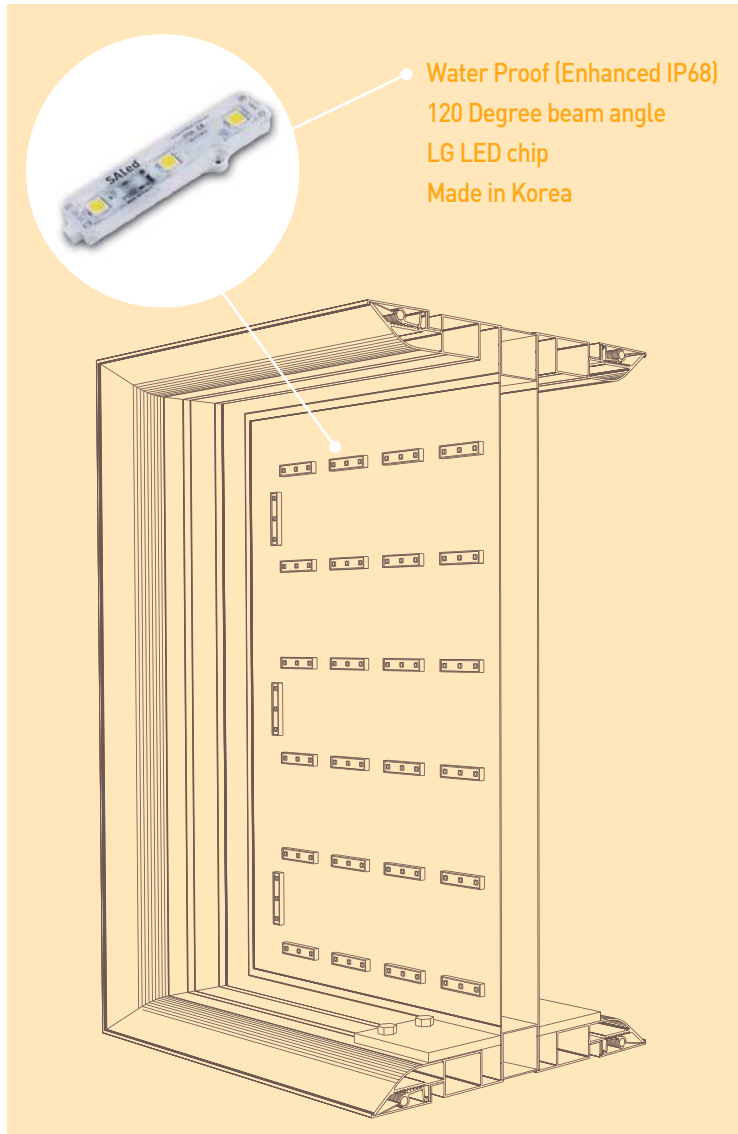

SA 244 DS FF LED SQ FR 400 5

This Flexface face Lightbox is..

- ✓ Type Double sided
- ✓ Where to fix Freestanding
- ✓ Lighting source LED Lighting
- ✓ Cover size 5mm trims
- ✓ Colour White or Black (Others cost extra)

- Price do not include Printed Flexface & tension
- Price do not include packaging and Delivery

Installation_Freestaing type

"Top & Bottom" indicative stickers on the side, predrilled 6mm drain hole on the bottom

Additional fixing base plate welded in the bottom of frame for reinforcement

Remove screw from cover bar

Put the rope edge into sail track bar

Tension in the order of Top, Left, Right and Bottom

Put the cover bar back on, fix it with screw