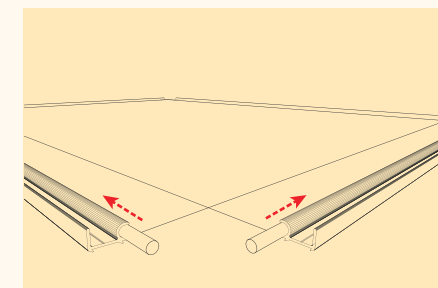

SA 244 DS FF LED SQ FR 400 5

This Flexface face Lightbox is..

- ✓ Type Double sided
- ✓ Where to fix Freestanding
- ✓ Lighting source LED Lighting
- ✓ Cover size 5mm trims
- ✓ Colour White or Black (Others cost extra)

- Price do not include Printed Flexface & tension
- Price do not include packaging and Delivery

Installation_Freestaing type

"Top & Bottom" indicative stickers on the side, predrilled 6mm drain hole on the bottom

Additional fixing base plate welded in the bottom of frame for reinforcement

Remove screw from cover bar

Put the rope edge into sail track bar

Tension in the order of Top, Left, Right and Bottom

Put the cover bar back on, fix it with screw