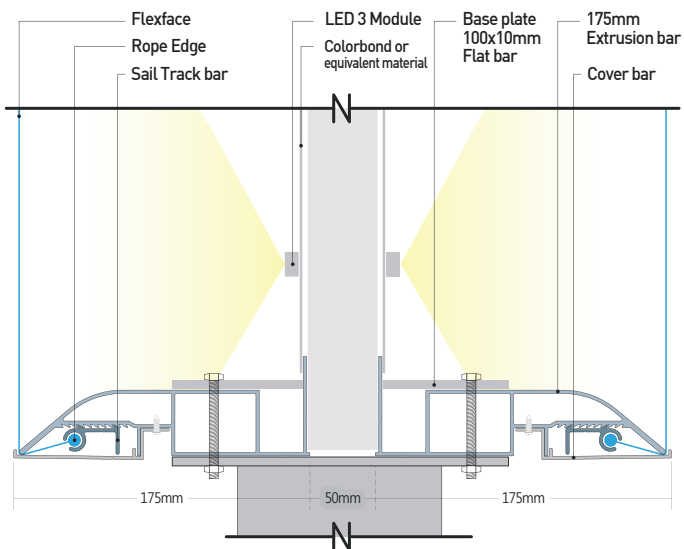

SA 244 DS FF LED SQ FR 400 5

This Flexface face Lightbox is..

- ✓ Type Double sided
- ✓ Where to fix Freestanding
- ✓ Lighting source LED Lighting
- ✓ Cover size 5mm trims
- ✓ Colour White or Black (Others cost extra)

- Price do not include Printed Flexface & tension
- Price do not include packaging and Delivery

Installation_Freestaing type

"Top & Bottom" indicative stickers on the side, predrilled 6mm drain hole on the bottom

Additional fixing base plate welded in the bottom of frame for reinforcement

Remove screw from cover bar

Put the rope edge into sail track bar

Tension in the order of Top, Left, Right and Bottom

Put the cover bar back on, fix it with screw